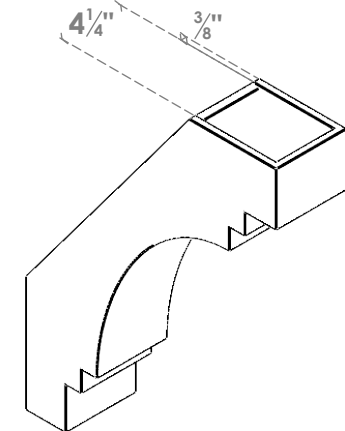

# ITEM NUMBER: BRCPO050X18000X24000PEC

5"W X 18"D X 24"H PESCADERO ARCHITECTURAL GRADE PVC OPEN BRACE

**SIDE PROFILE**

**FRONT PROFILE**

**ISOMETRIC**

EKENA MILLWORK  
2300 WEST MAIN ST.  
CLARKSVILLE, TX 75426  
TOLL FREE: 866-607-0453  
WWW.EKENAMILLWORK.COM