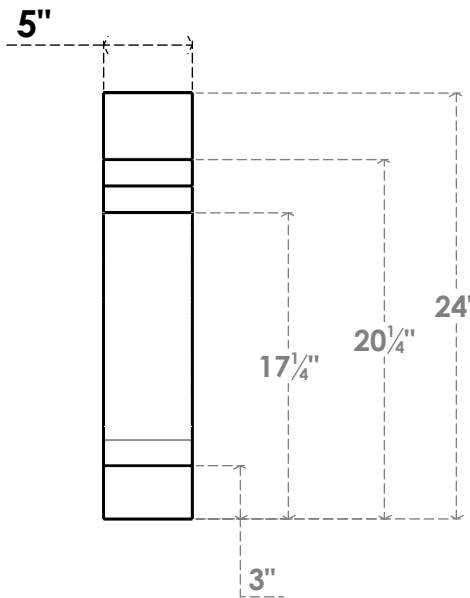

# ITEM NUMBER: BRCPO050X18000X24000PEC

5"W X 18"D X 24"H PESCADERO ARCHITECTURAL GRADE PVC OPEN BRACE

**SIDE PROFILE**

**FRONT PROFILE**

**ISOMETRIC**

EKENA MILLWORK  
2300 WEST MAIN ST.  
CLARKSVILLE, TX 75426  
TOLL FREE: 866-607-0453  
WWW.EKENAMILLWORK.COM

## NOTES

1. INSTALLATION TO BE COMPLETED IN ACCORDANCE WITH MANUFACTURER'S SPECIFICATIONS.
2. DRAWING MAY NOT BE TO SCALE
3. THIS DRAWING IS INTENDED FOR DESIGN AND PLANNING PURPOSES ONLY.
4. ALL INFORMATION CONTAINED HEREIN WAS CURRENT AT THE TIME OF DEVELOPMENT BUT MUST BE REVIEWED AND APPROVED BY THE PRODUCT MANUFACTURER TO BE CONSIDERED ACCURATE.
5. ARCHITECTURAL GRADE PVC PRODUCTS ARE MADE FROM EXPANDED CELLULAR PVC AND COME NATURALLY WHITE BUT MAY BE PAINTED