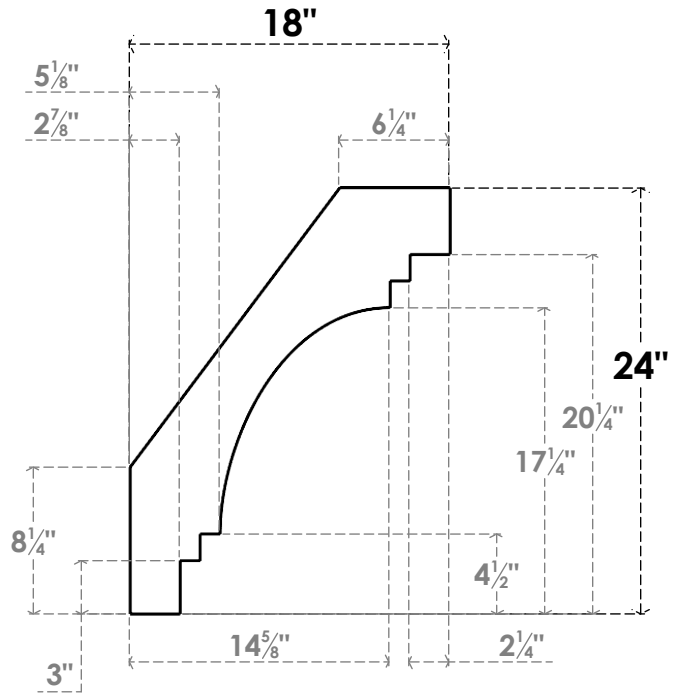

# ITEM NUMBER: BRCPO050X18000X24000PEC

5"W X 18"D X 24"H PESCADERO ARCHITECTURAL GRADE PVC OPEN BRACE

**SIDE PROFILE**

**FRONT PROFILE**

**ISOMETRIC**

EKENA MILLWORK  
2300 WEST MAIN ST.  
CLARKSVILLE, TX 75426  
TOLL FREE: 866-607-0453  
WWW.EKENAMILLWORK.COM

## NOTES

1. INSTALLATION TO BE COMPLETED IN ACCORDANCE WITH MANUFACTURER'S SPECIFICATIONS.
2. DRAWING MAY NOT BE TO SCALE
3. THIS DRAWING IS INTENDED FOR DESIGN AND PLANNING PURPOSES ONLY.
4. ALL INFORMATION CONTAINED HEREIN WAS CURRENT AT THE TIME OF DEVELOPMENT BUT MUST BE REVIEWED AND APPROVED BY THE PRODUCT MANUFACTURER TO BE CONSIDERED ACCURATE.
5. ARCHITECTURAL GRADE PVC PRODUCTS ARE MADE FROM EXPANDED CELLULAR PVC AND COME NATURALLY WHITE BUT MAY BE PAINTED